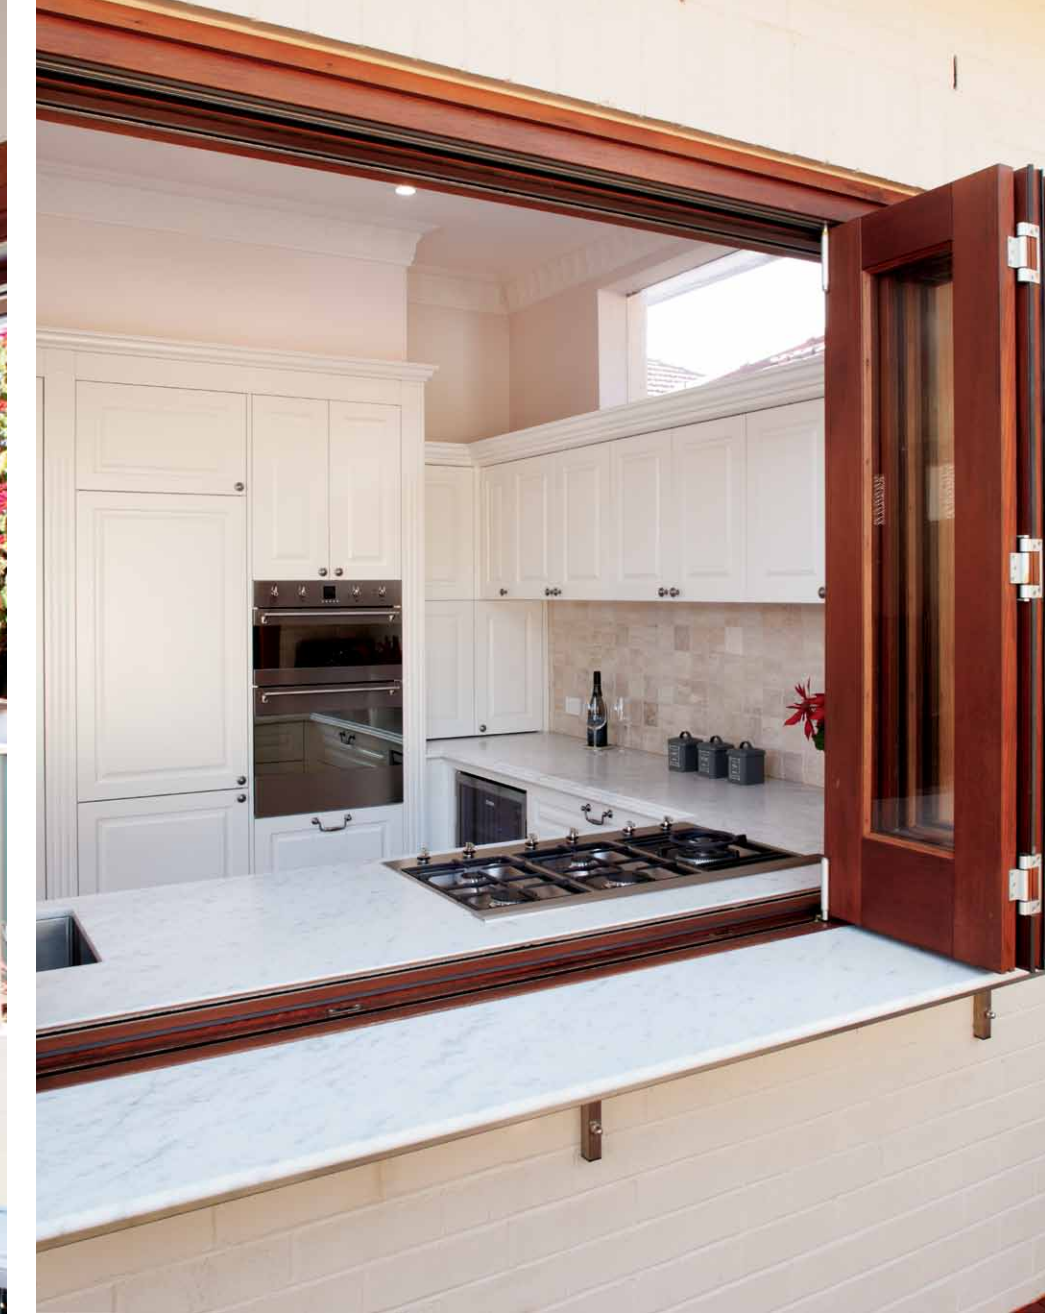

HIDDEN TREASURES

“Although the main kitchen isn’t that large, we increased the visual size by integrating the appliances and placing the sink and microwave in the walk-in pantry. This means that the main kitchen doesn’t have to be used all of the time. The owners asked for lots of functional storage and for the kitchen to complement the period of the home. There was a challenge in configuring the height of the window and finished floor to ensure room for the dishwasher while also ensuring the flow of the bench outside, however, the design turned out clean, stylish and functional. Some stand out features include the continuation of the bench to the outdoors, flush-mount cooktop forming a shelf above the cabinets, an integrated fridge and dishwasher, and a separate pantry area incorporating the laundry and appliance cabinet.”

Designer: Alison Attard for Attard’s Kitchens & Cabinetry

SHOP THE LOOK

- attards.com.au
- Cabinet doors Profiled polyurethane
- Panels Blum
- Benchtop Smartstone Carrara
- Mouldings Profiled polyurethane
- Splashback Inbuilt to gas cooker
- Lighting Downlights
- Refrigerator Liebherr
- Dishwasher Bosche
- Cooktop Smeg
- Oven Smeg
- Sink Oliveri

want more?

SHOP THEIR SHOWROOM

1/7 Bonz Place,
Seven Hills NSW
(02) 9838 8608